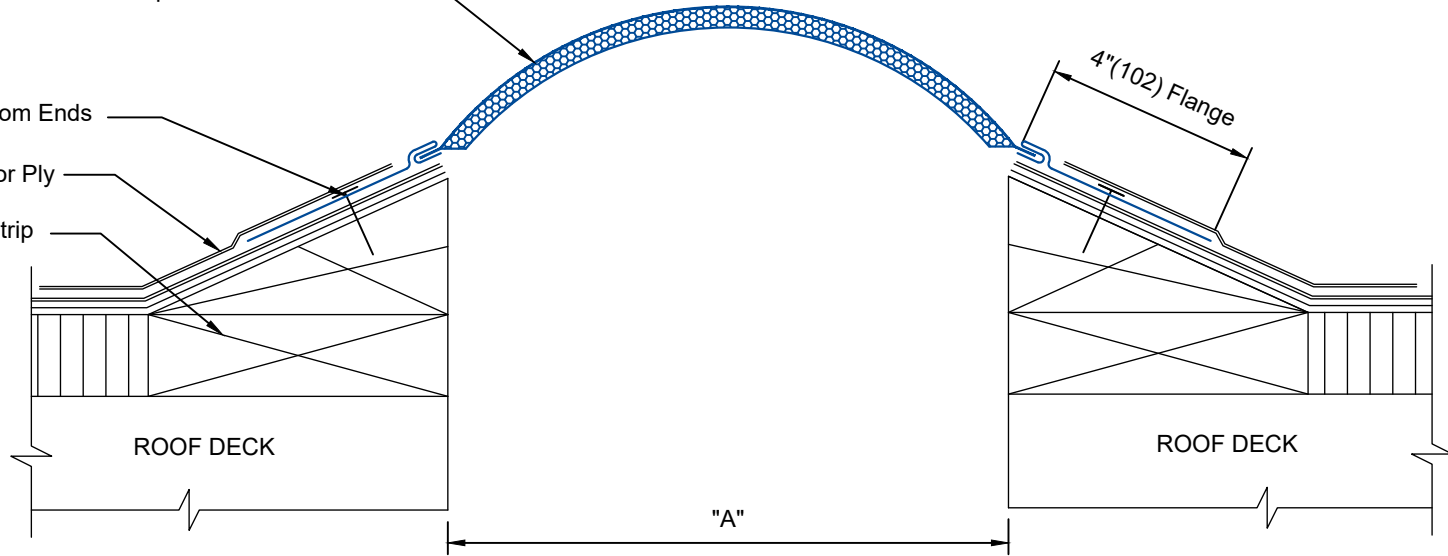

Note:
All Fasteners Supplied
By Installer

WaboFlash Flexible Bellows W/ Metal Flanges (EEJ-1800)
Set Flange in Membrane or Substrate Compatible Mastic

Nail @ 4" O.C. Start 1" From Ends

Stripping Membrane or Ply

Treated Wood Cant Strip

EEJ-1800 DETAIL

DESIGN FEATURES

- BLACK EPDM BELLOWS STANDARD
BLACK NEOPRENE AVAILABLE UPON SPECIAL REQUEST
- FLANGE MATERIAL: 26 GA GALVANIZED STEEL STANDARD
(STAINLESS, ALUMINUM, COPPER)
- STANDARD AND CUSTOM FABRICATED INTERSECTIONS
AND DIRECTION CHANGES AVAILABLE
- FLEXIBLE WATERPROOF CLOSURE FOR VERTICAL
WALL APPLICATIONS

() - Denotes Millimeters

| DIMENSION CHART | | | | |
|-----------------|-----------|-----------|-----------|----------------|
| MODEL | "A" @ MIN | "A" @ MID | "A" @ MAX | TOTAL MOVEMENT |
| EEJ-1800 | 9"(229) | 18"(457) | 27"(686) | 18"(457) |